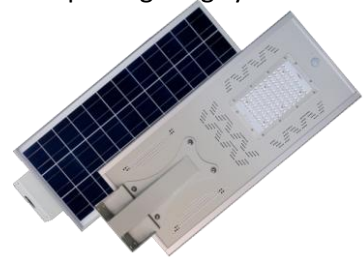

## [Video LINK](#)

Entry level one piece slot over top of 89mm post lighting system. PIR sensor controlled. 30% - 100%

## [Video LINK](#)

Retro fit one piece clamp to top of 76-90mm post lighting system. PIR sensor controlled 30% - 100%

## [Video LINK](#)

Slim line premium one piece slot on top of post solar light, microwave sensor control 30% - 100%