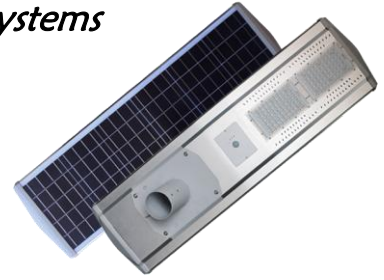

## [Video LINK](#)

Entry level one piece slot over top of 89mm post lighting system. PIR sensor controlled. 30% - 100%

## [Video LINK](#)

Retro fit one piece clamp to top of 76-90mm post lighting system. PIR sensor controlled 30% - 100%

## [Video LINK](#)

Slim line premium one piece slot on top of post solar light, microwave sensor control 30% - 100%