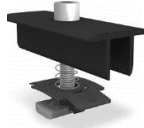

Black mid clamps to suit 32-33mm panels
Black mid clamps to suit 34-38mm panels
Black mid clamps to suit 39-43mm panels
Black mid clamps to suit 44-48mm panels
Black mid clamps to suit 49-50mm panels

quantity discounted [shop link](#)
quantity discounted [shop link](#)
quantity discounted [shop link](#)
quantity discounted [shop link](#)
quantity discounted [shop link](#)

Black end clamps 32-33mm
Black end clamps 34-36mm
Black end clamps 37-38mm
Black end clamps 39-41mm
Black end clamps 42-44mm
Black end clamps 45-47mm
Black end clamps 49-50mm