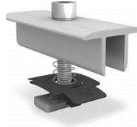

Dragons Breath Solar K2 PRICE LIST GUIDE

Silver mid clamps to suit 32-33mm panels
Silver mid clamps to suit 34-38mm panels
Silver mid clamps to suit 39-43mm panels
Silver mid clamps to suit 44-48mm panels
Silver mid clamps to suit 49-50mm panels

quantity discounted [shop link](#)
quantity discounted [shop link](#)
quantity discounted [shop link](#)
quantity discounted [shop link](#)
quantity discounted [shop link](#)

Silver end clamps 32-33mm
Silver end clamps 34-36mm
Silver end clamps 37-38mm
Silver end clamps 39-41mm
Silver end clamps 42-44mm
Silver end clamps 45-47mm
Silver end clamps 49-50mm