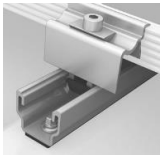

[shop link](#)

Clay thin tile fixing kits 2 panels upwards

[shop link](#)

Speed fit kits 4 panels upwards

[shop link](#)

Trapezoidal metal roof kits in portrait 2 panels upwards

[shop link](#)

Mini rail box section kits 2 panels upwards

[shop link](#)

Micro rail sheet metal kits 2 panels upwards

[shop link](#)

D Dome flat roof system

Dome Middle 1005840 (this part can connect 2 or 4 panels)

[shop link](#)

Dome End 1005842

[shop link](#)